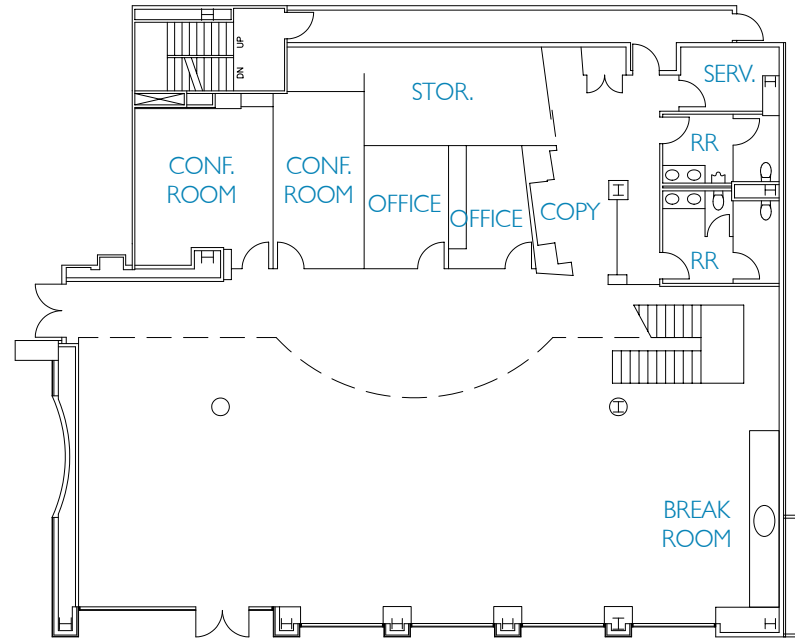

# SUITE 101/102

±8,306 SF

- 4 OFFICES
- 3 CONFERENCE ROOMS
- 1 SERVER ROOM
- 1 STORAGE ROOM
- 1 BREAK ROOM
- IN-SUITE RESTROOMS

FIRST FLOOR

SECOND FLOOR