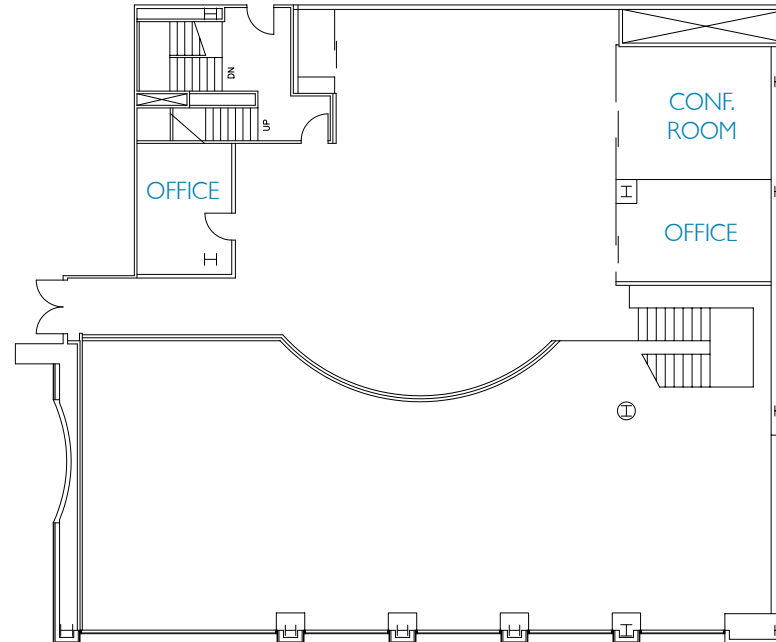

# SUITE 101/102

±8,306 SF

- 4 OFFICES
- 3 CONFERENCE ROOMS
- 1 SERVER ROOM
- 1 STORAGE ROOM
- 1 BREAK ROOM
- IN-SUITE RESTROOMS

FIRST FLOOR

SECOND FLOOR